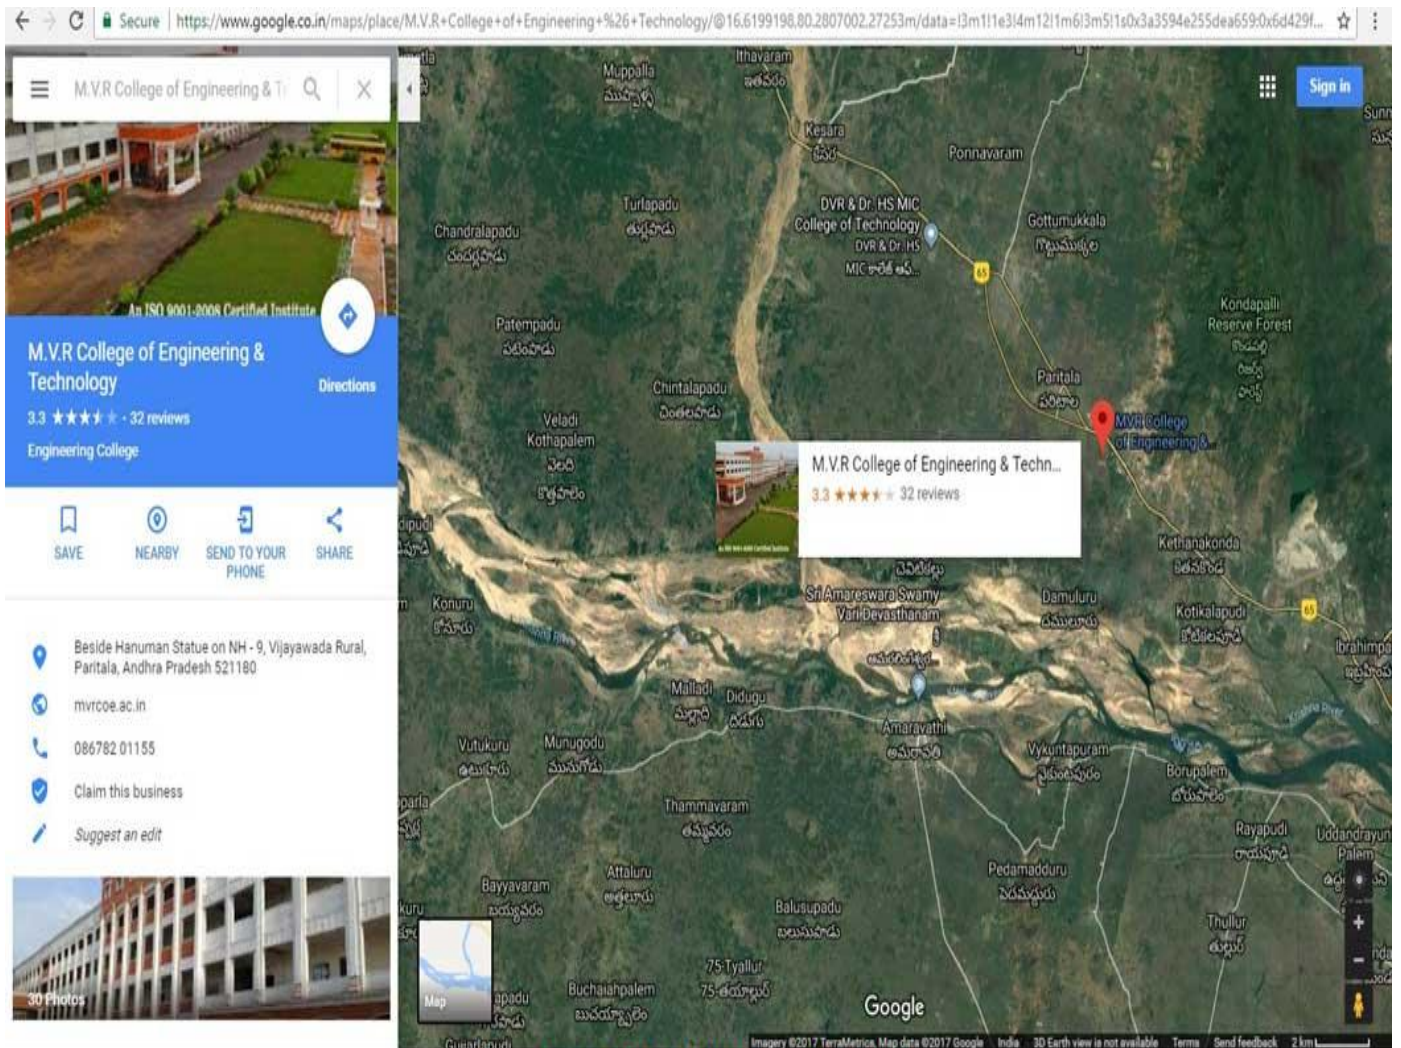

Approved by AICTE, New Delhi, Affiliated to JNTU, Kakinada

Beside Hanuman Statue, NH9, Paritala,  
Kanchikacherla (Mandal), Krishna Dt.,  
Andhra Pradesh – 521180  
PH: 08678- 201155, 201166, Fax : 0866- 2574602  
Email: [principal@mvrcoe.ac.in](mailto:principal@mvrcoe.ac.in) URL: [www.mvrcoe.ac.in](http://www.mvrcoe.ac.in)

## SATELLITE MAP

Longitude: 80.4246 Latitude :16.6413